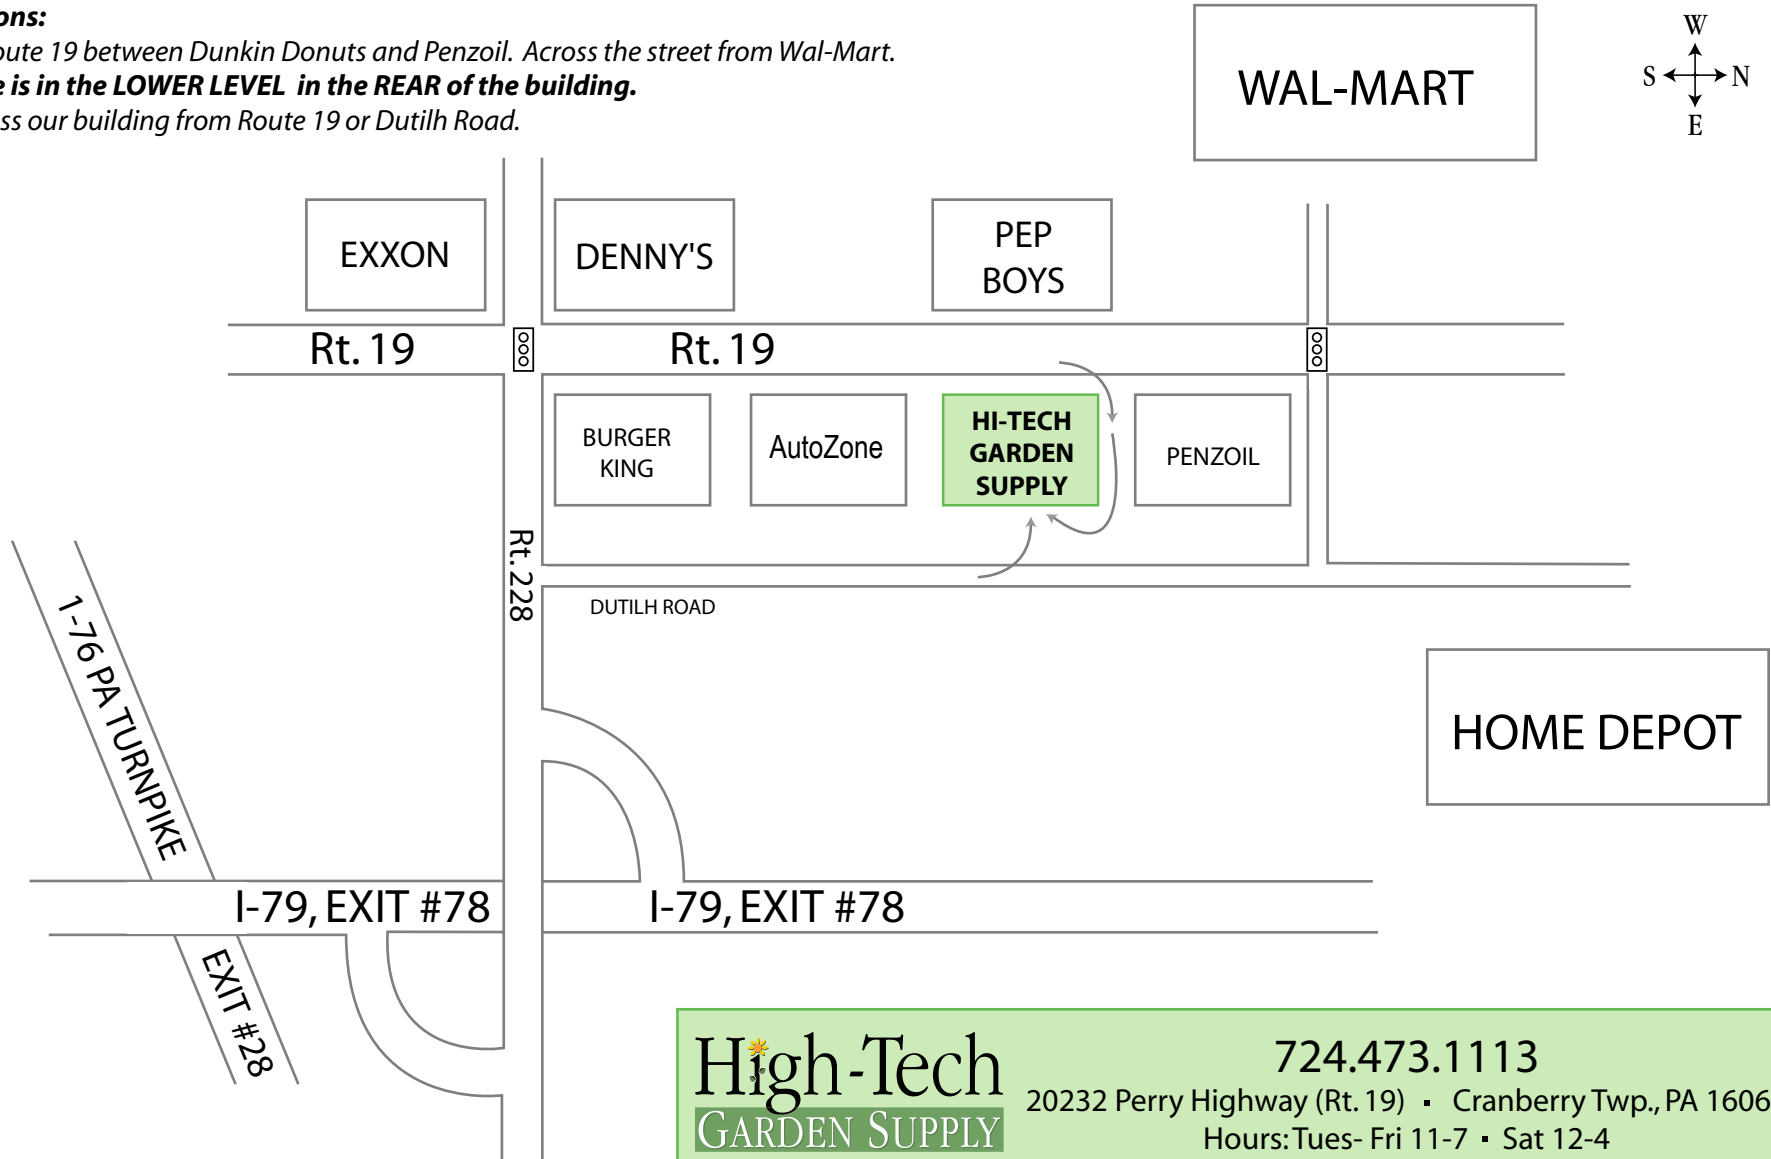

High-Tech GARDEN SUPPLY

EXIT #78 FROM I-79
EXIT #28 FROM I-76 (PA TURNPIKE)

Local directions:

Located on Route 19 between Dunkin Donuts and Penzoil. Across the street from Wal-Mart.

Our entrance is in the LOWER LEVEL in the REAR of the building.

Your can access our building from Route 19 or Dutilh Road.

High-Tech
GARDEN SUPPLY

724.473.1113

20232 Perry Highway (Rt. 19) • Cranberry Twp., PA 16066
Hours: Tues- Fri 11-7 • Sat 12-4