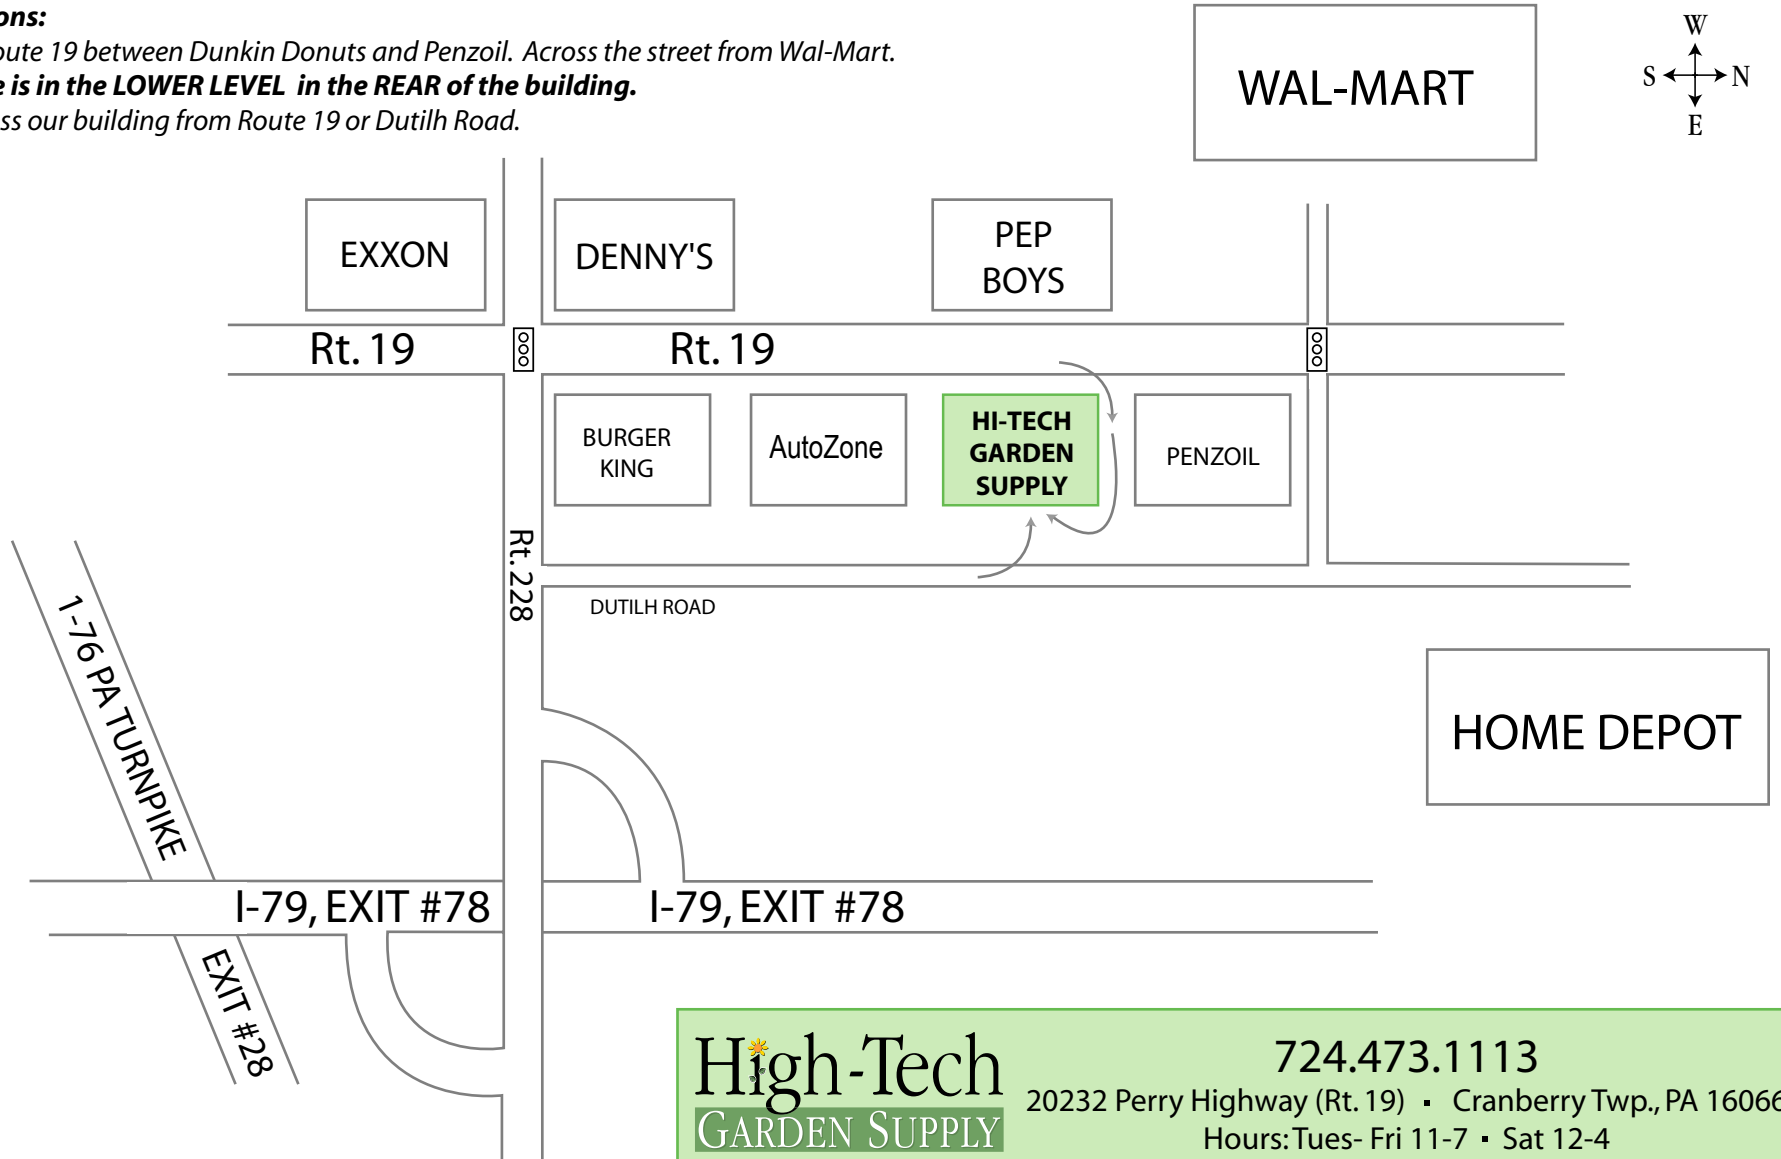

High-Tech GARDEN SUPPLY

EXIT #78 FROM I-79
EXIT #28 FROM I-76 (PA TURNPIKE)

Local directions:

Located on Route 19 between Dunkin Donuts and Penzoil. Across the street from Wal-Mart.

Our entrance is in the LOWER LEVEL in the REAR of the building.

Your can access our building from Route 19 or Dutilh Road.

High-Tech
GARDEN SUPPLY

724.473.1113

20232 Perry Highway (Rt. 19) • Cranberry Twp., PA 16066
Hours: Tues- Fri 11-7 • Sat 12-4